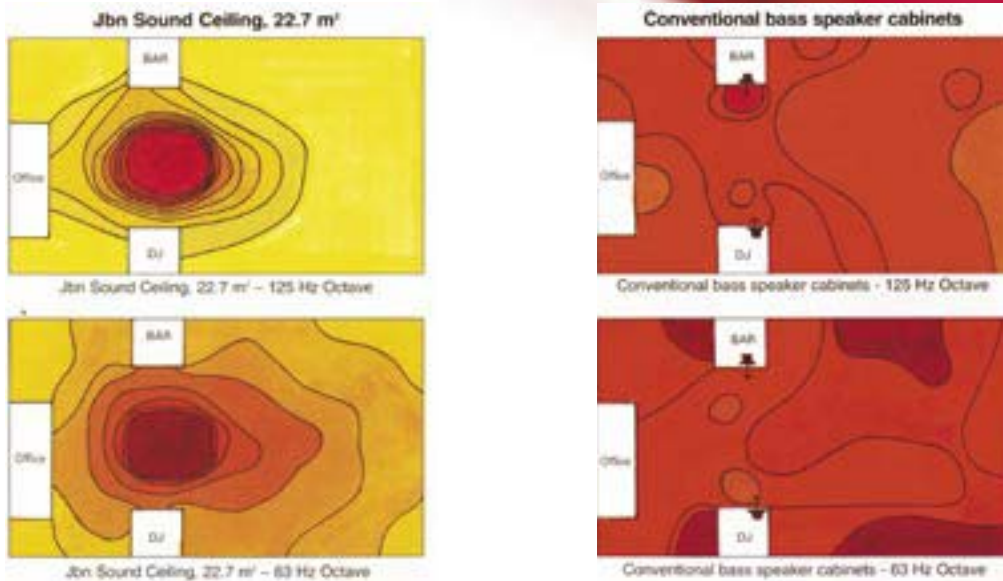

Comparison of the low frequency directivity between a small and medium sized Jbn Sound Ceiling® and conventional bass speaker cabinets.