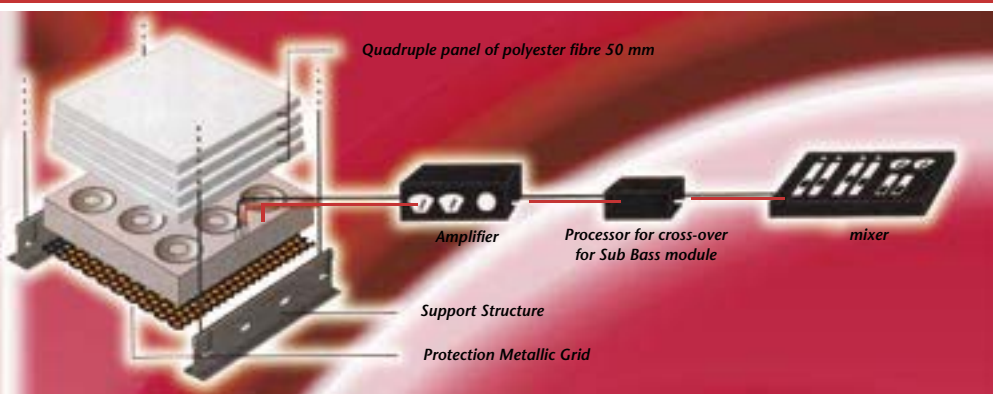

Sound Solutions

Jbon

The Intelligent Sound System

Specifications - Installation

Technical Specifications

Type	USA II Speaker Module	SUB-BASS Speaker Module
Frequency	35 - 17.000Hz \pm 5dB	20 - 400Hz \pm 5dB
Power Handling (max)	225 Watts / Module	200 Watts / Module
SPL (max)	124dB	121dB (143dB @ 50-100 Hz)
Impedance / Module	72 Ohms	32 Ohms
Module Weight	7 Kg	7 Kg
Recommended Amplifier	20 - 550 Watts	20 - 500 Watts
Installation Weight	17 Kg / m ²	19 Kg / m ²
Colours	Black / White or customised	Black / White or customised
Module Measurement	600 x 600 x 70 mm	600 x 600 x 100 mm
Factory Guarantee	2 years	2 years

Revellers dancing under the Jbn Sound Ceiling® at 'A Bar Called Barry' Melbourne, Victoria, Australia.

It may be hard to believe, but Jbn Sound Solutions has made it possible, thanks to a revolutionary new sound system called the Jbn Sound Ceiling®. Designed and developed in Sweden, the Jbn Sound Ceiling® is a revolutionary modular based speaker system that is installed in or suspended from the ceiling, just above the dance floor or a similar location where music is required to be directed. The size of the venue and dance floor is calculated to determine the number of modules required over a given area. The system utilises 'Plane Wave' technology to achieve astounding reductions in sound propagation and bass frequency transference in entertainment venues.

- The measurements are made in a typical discotheque (14x25) with concrete floor.
- In the discotheque we have one disco-booth, one bar and one office.
- The height of the conventional speakers and the Jbn Sound Ceiling[®] are 3.0 metre above the floor.
- The conventional speakers are two cabinets with two 15-inch bass speakers in each cabinet.
- The sound levels are measured with Brüel & Kjaer 2218 in 100 point positions, 1.5 metres above the concrete floor.
- Sound Ceiling size: 3.0m x 3.6m and 5.4m x 4.2m.
- Better directivity in the 63Hz Octave is obtained with larger Sound Ceiling.