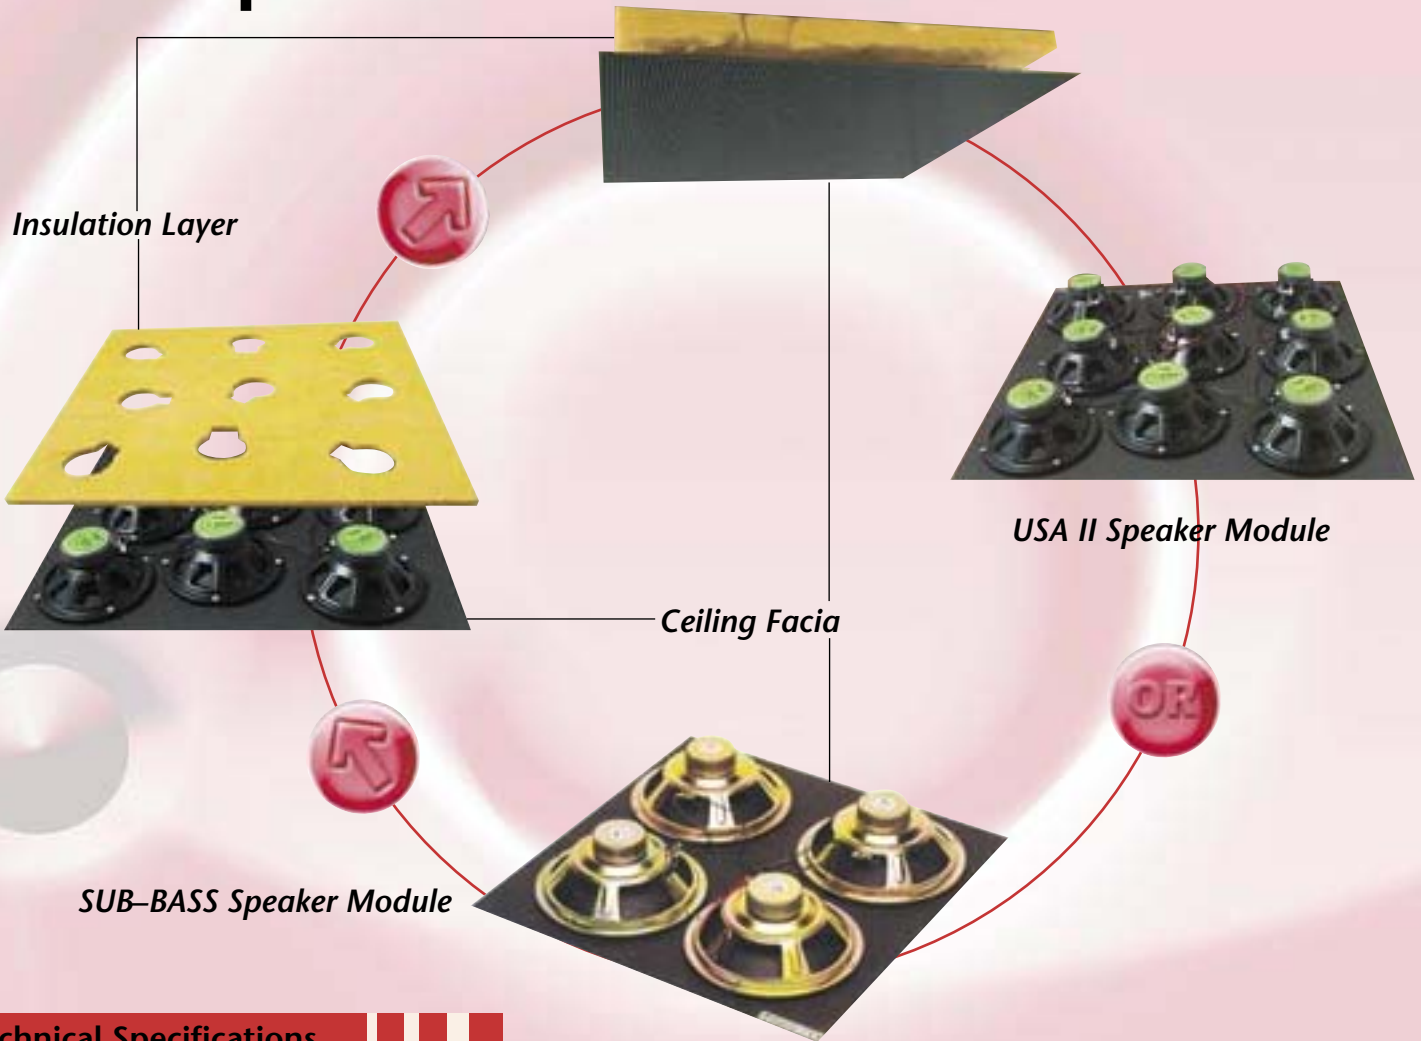

Sound Solutions

Jbon

The Intelligent Sound System

Specifications - Installation

Technical Specifications

Type	USA II Speaker Module	SUB-BASS Speaker Module
Frequency	35 - 17.000Hz \pm 5dB	20 - 400Hz \pm 5dB
Power Handling (max)	225 Watts / Module	200 Watts / Module
SPL (max)	124dB	121dB (143dB @ 50-100 Hz)
Impedance / Module	72 Ohms	32 Ohms
Module Weight	7 Kg	7 Kg
Recommended Amplifier	20 - 550 Watts	20 - 500 Watts
Installation Weight	17 Kg / m ²	19 Kg / m ²
Colours	Black / White or customised	Black / White or customised
Module Measurement	600 x 600 x 70 mm	600 x 600 x 100 mm
Factory Guarantee	2 years	2 years

Revellers dancing under the Jbn Sound Ceiling® at 'A Bar Called Barry' Melbourne, Victoria, Australia.

It may be hard to believe, but Jbn Sound Solutions has made it possible, thanks to a revolutionary new sound system called the Jbn Sound Ceiling®. Designed and developed in Sweden, the Jbn Sound Ceiling® is a revolutionary modular based speaker system that is installed in or suspended from the ceiling, just above the dance floor or a similar location where music is required to be directed. The size of the venue and dance floor is calculated to determine the number of modules required over a given area. The system utilises 'Plane Wave' technology to achieve astounding reductions in sound propagation and bass frequency transference in entertainment venues.

- The measurements are made in a typical discotheque (14x25) with concrete floor.
- In the discotheque we have one disco-booth, one bar and one office.
- The height of the conventional speakers and the Jbn Sound Ceiling[®] are 3.0 metre above the floor.
- The conventional speakers are two cabinets with two 15-inch bass speakers in each cabinet.
- The sound levels are measured with Brüel & Kjaer 2218 in 100 point positions, 1.5 metres above the concrete floor.
- Sound Ceiling size: 3.0m x 3.6m and 5.4m x 4.2m.
- Better directivity in the 63Hz Octave is obtained with larger Sound Ceiling.