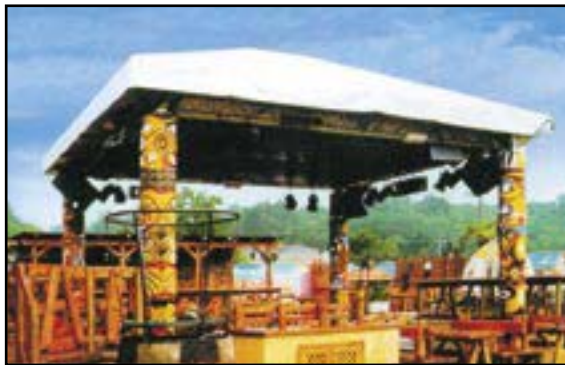

Revellers dancing under the Jbn Sound Ceiling® at 'A Bar Called Barry' Melbourne, Victoria, Australia.

It may be hard to believe, but Jbn Sound Solutions has made it possible, thanks to a revolutionary new sound system called the Jbn Sound Ceiling®. Designed and developed in Sweden, the Jbn Sound Ceiling® is a revolutionary modular based speaker system that is installed in or suspended from the ceiling, just above the dance floor or a similar location where music is required to be directed. The size of the venue and dance floor is calculated to determine the number of modules required over a given area. The system utilises 'Plane Wave' technology to achieve astounding reductions in sound propagation and bass frequency transference in entertainment venues.

Suspended from the roof of these outdoor venues, the Jbn Sound Ceiling®, ensures seated guests outside the dancefloor perimeter can enjoy the benefits of outdoor hospitality with quiet background music, while only metres away guests on the dancefloor can enjoy letting their hair down with their favourite music pumping.