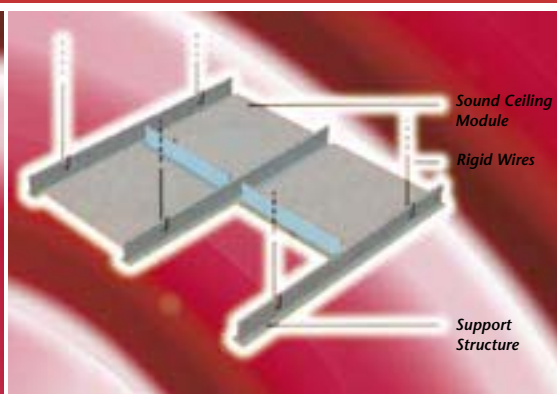

INSTALLATION METHOD