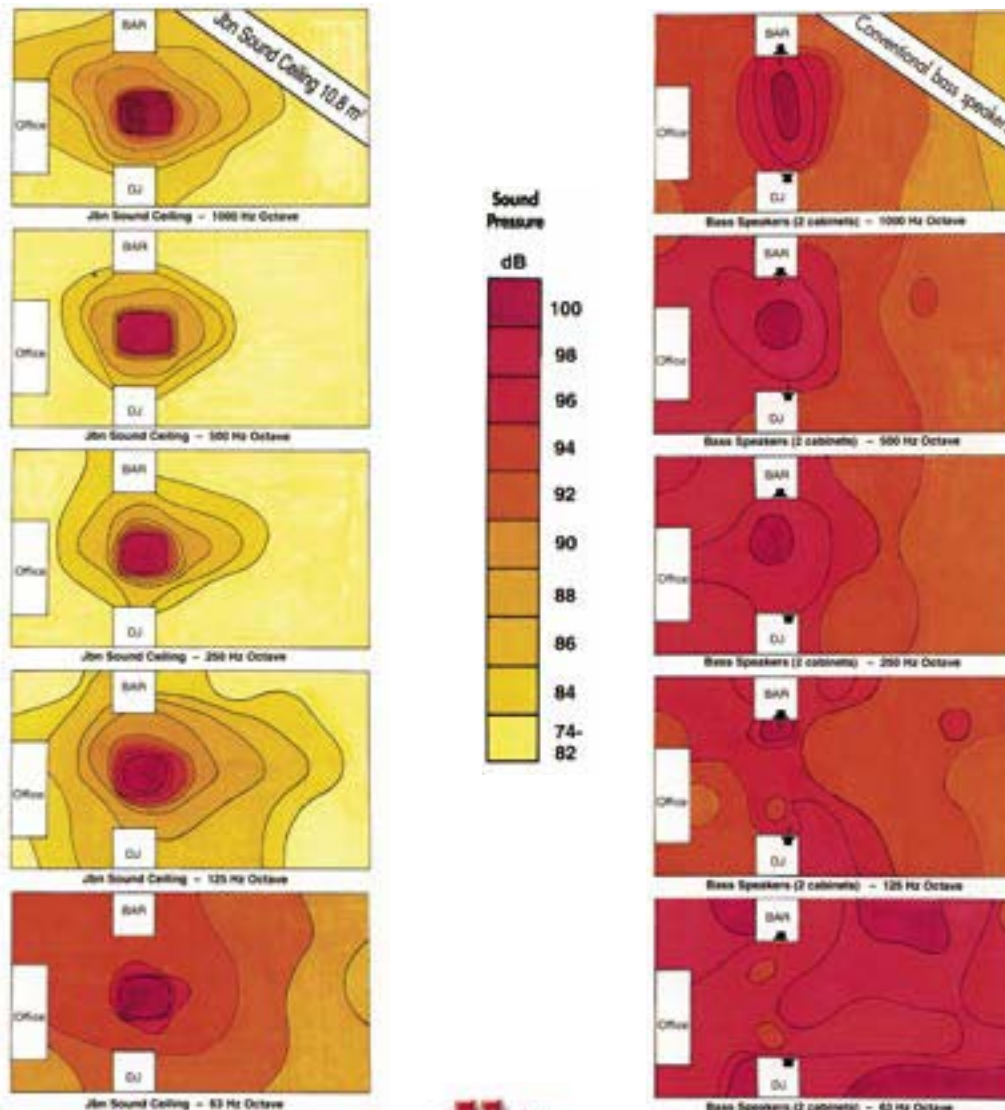

- The measurements are made in a typical discotheque (14x25) with concrete floor.
- In the discotheque we have one disco-booth, one bar and one office.
- The height of the conventional speakers and the Jbn Sound Ceiling® are 3.0 metre above the floor.
- The conventional speakers are two cabinets with two 15-inch bass speakers in each cabinet.
- The sound levels are measured with Brüel & Kjaer 2218 in 100 point positions, 1.5 metres above the concrete floor.
- Sound Ceiling size: 3.0m x 3.6m and 5.4m x 4.2m.
- Better directivity in the 63Hz Octave is obtained with larger Sound Ceiling.